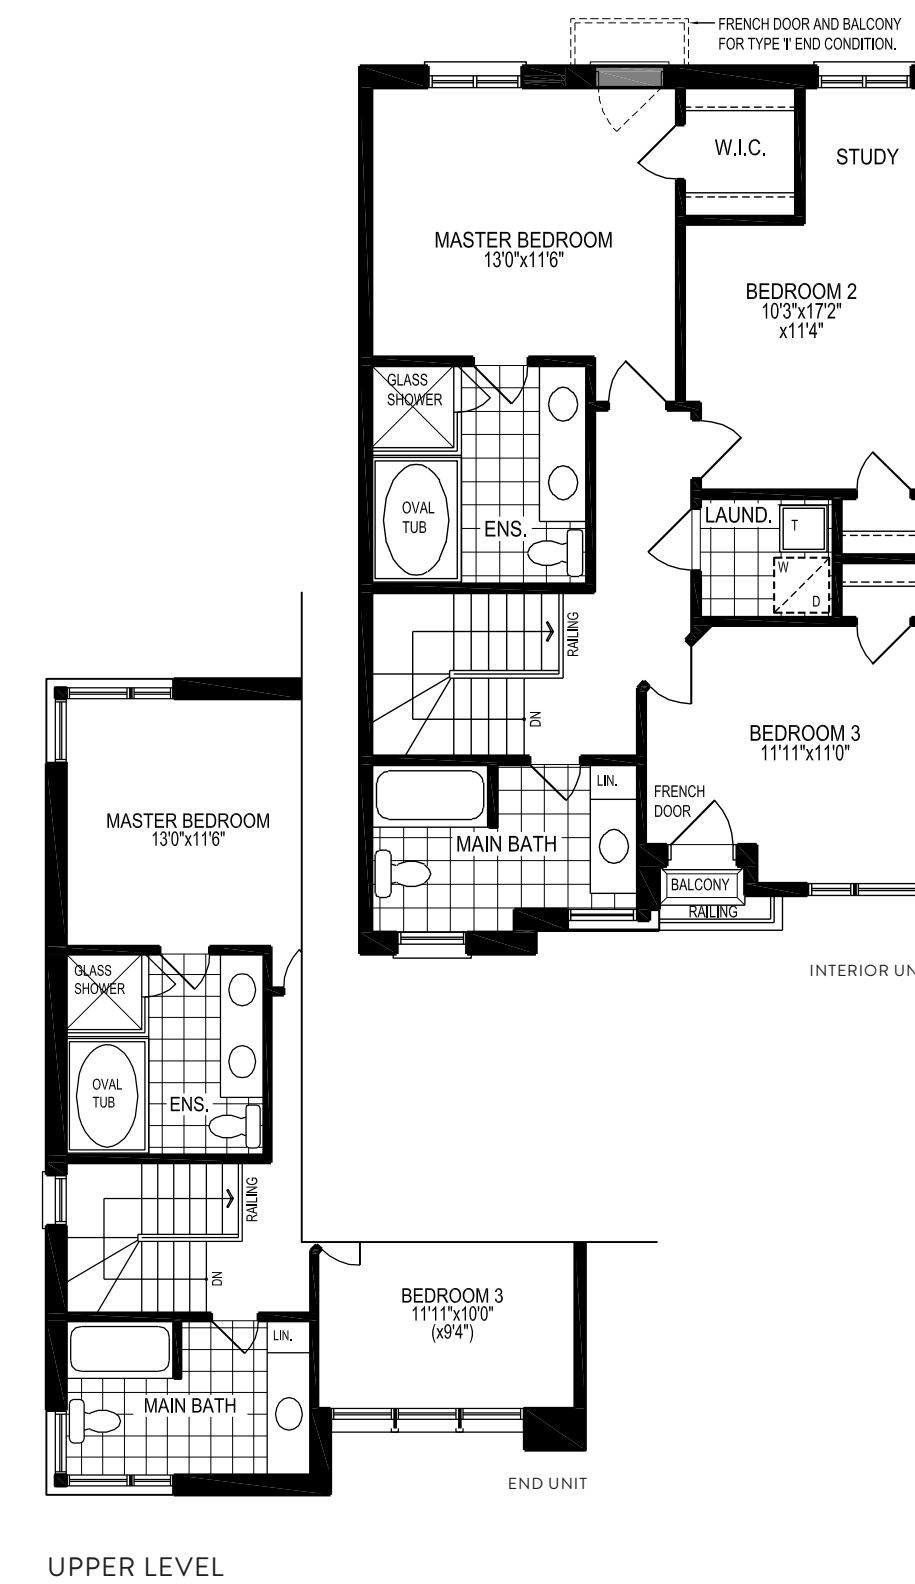

THE CARTIER

Interior 2,300 sq.ft. | End 2,357 sq.ft.

Materials, specifications and floor plans are subject to change without notice. All renderings are artist conceptions. All floor plans are approximate dimensions. Actual usable floor space may vary from stated floor area. E. & O. E. Square footage includes 0 sq.ft. of open space.