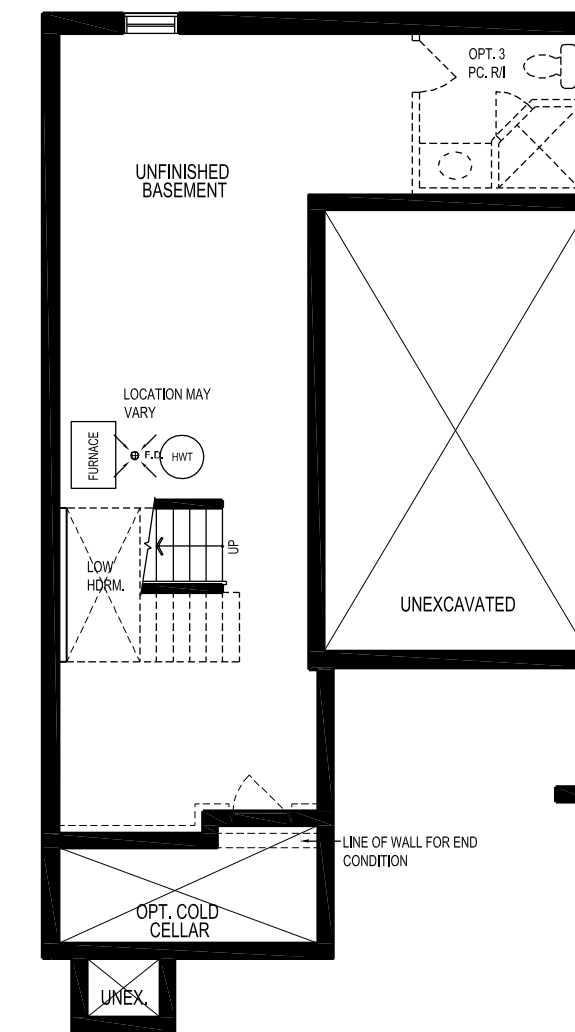

THE CARTIER

Interior 2,300 sq.ft. | End 2,357 sq.ft.

Materials, specifications and floor plans are subject to change without notice. All renderings are artist conceptions. All floor plans are approximate dimensions. Actual usable floor space may vary from stated floor area. E. & O. E. Square footage includes 0 sq.ft. of open space.