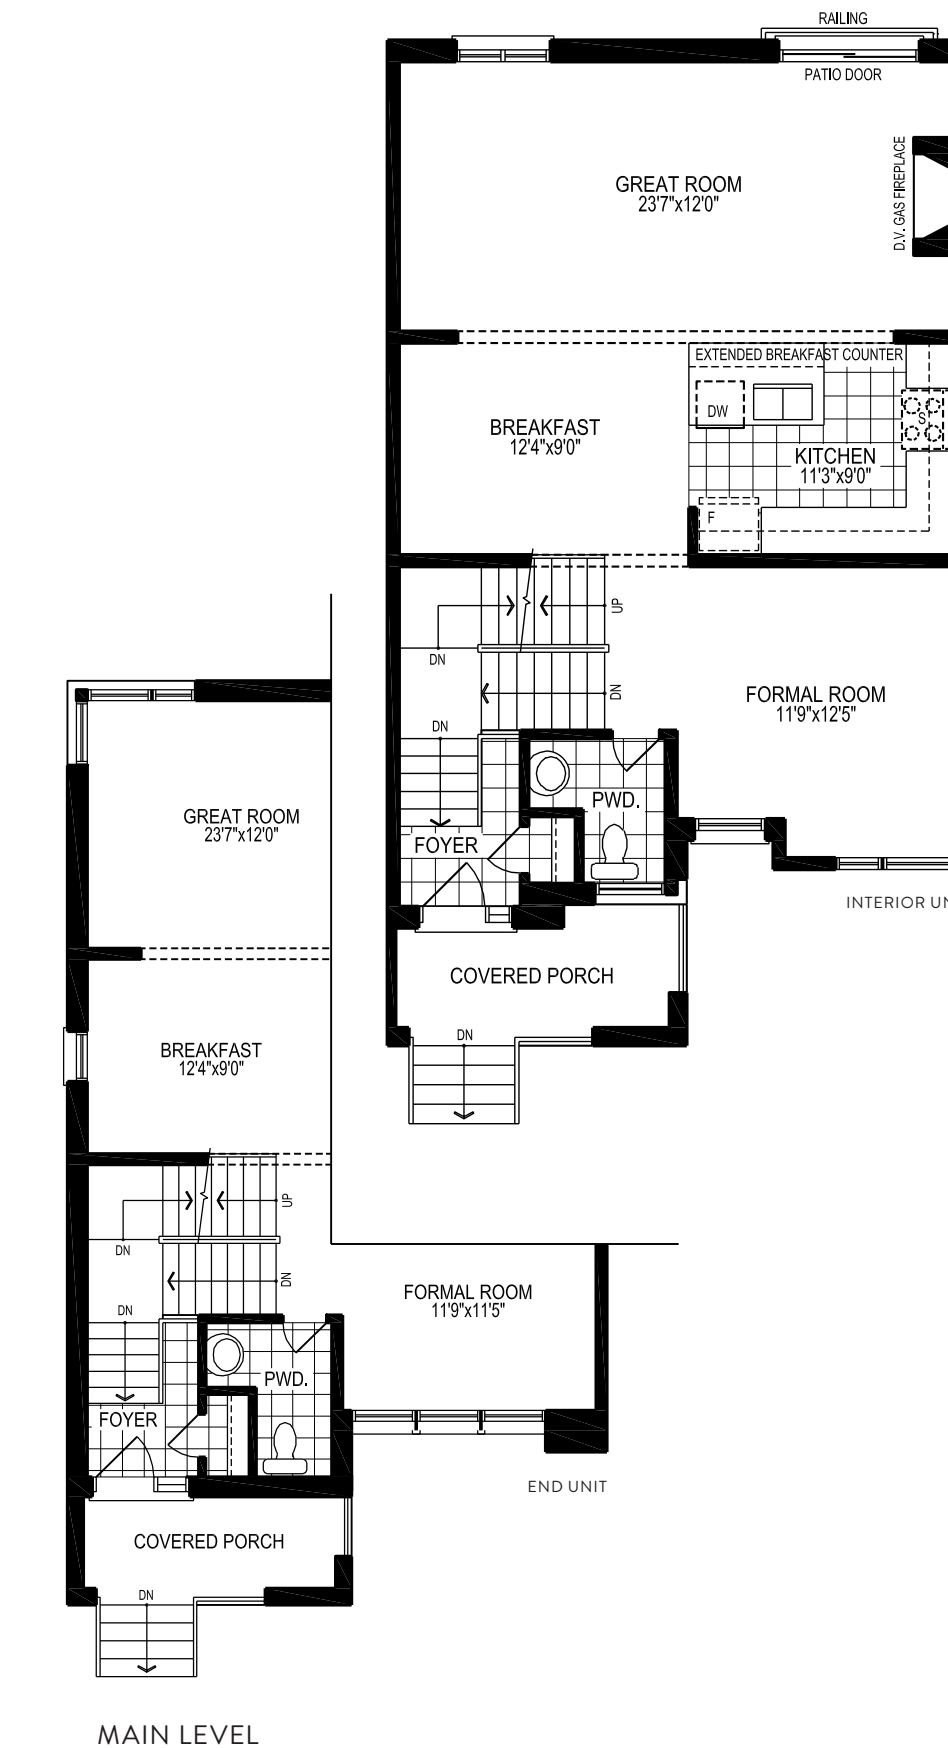

THE CARTIER

Interior 2,300 sq.ft. | End 2,357 sq.ft.

Materials, specifications and floor plans are subject to change without notice. All renderings are artist conceptions. All floor plans are approximate dimensions. Actual usable floor space may vary from stated floor area. E. & O. E. Square footage includes 0 sq.ft. of open space.