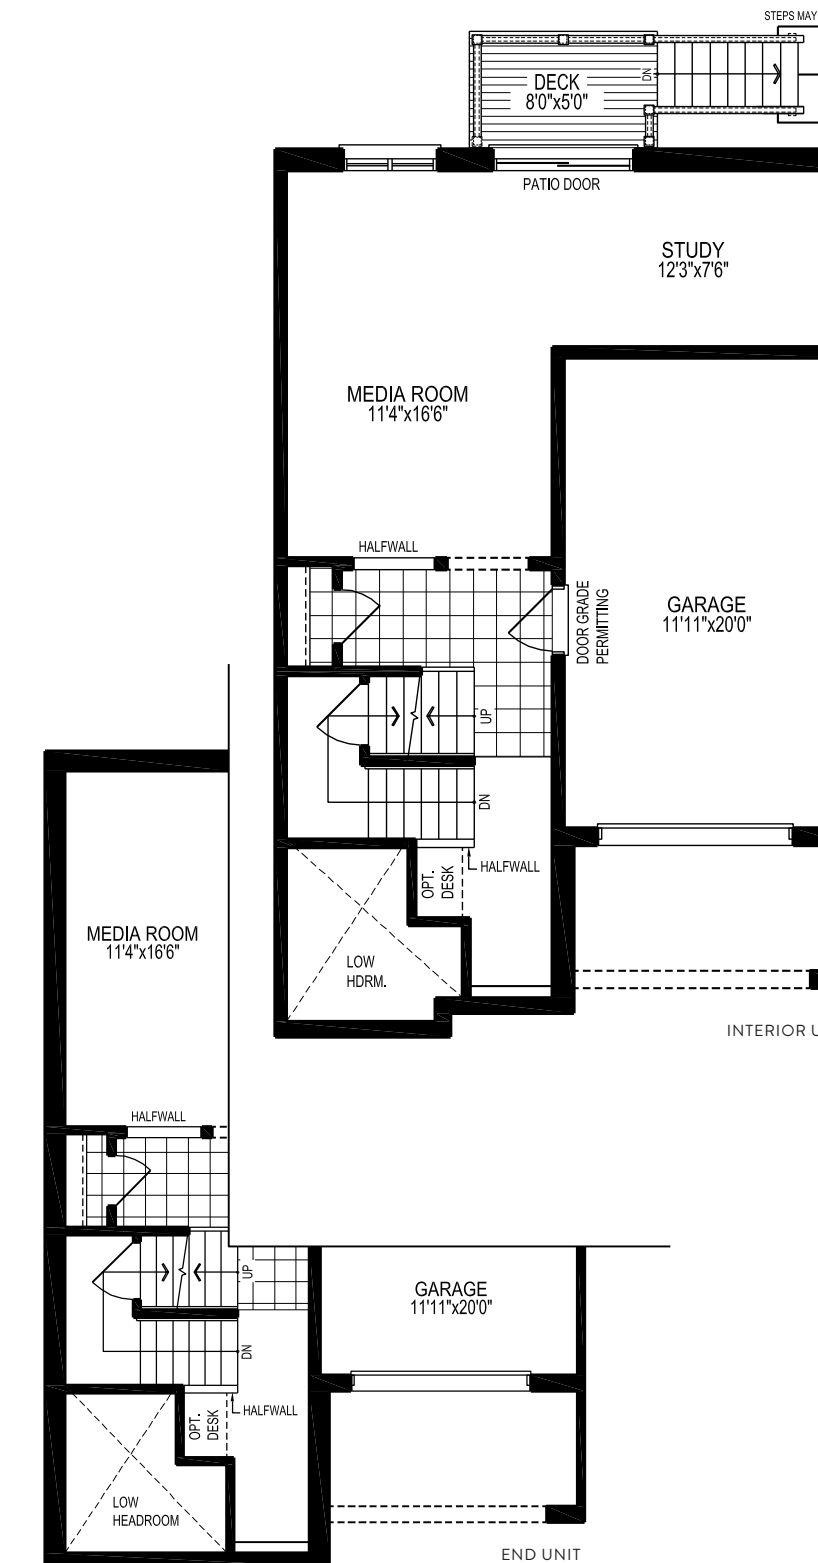

THE CARTIER

Interior 2,300 sq.ft. | End 2,357 sq.ft.

Materials, specifications and floor plans are subject to change without notice. All renderings are artist conceptions. All floor plans are approximate dimensions. Actual usable floor space may vary from stated floor area. E. & O. E. Square footage includes 0 sq.ft. of open space.