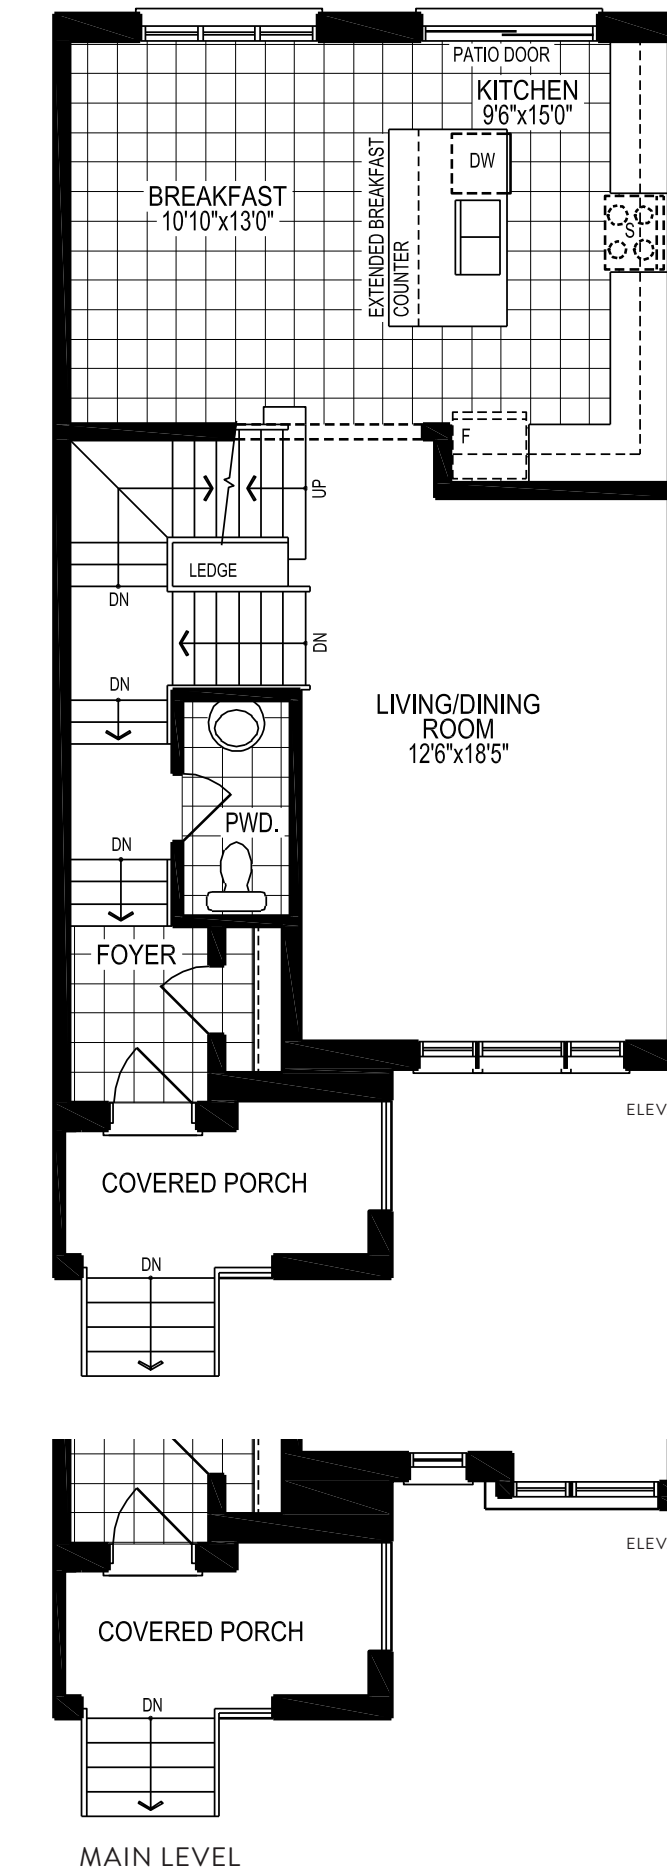

# THE CHAMPLAIN

Elev. 1 1,991 sq.ft. | Elev. 2 1,985 sq.ft.

Materials, specifications and floor plans are subject to change without notice. All renderings are artist conceptions. All floor plans are approximate dimensions. Actual usable floor space may vary from stated floor area. E. & O. E. Square footage includes 0 sq.ft. of open space.