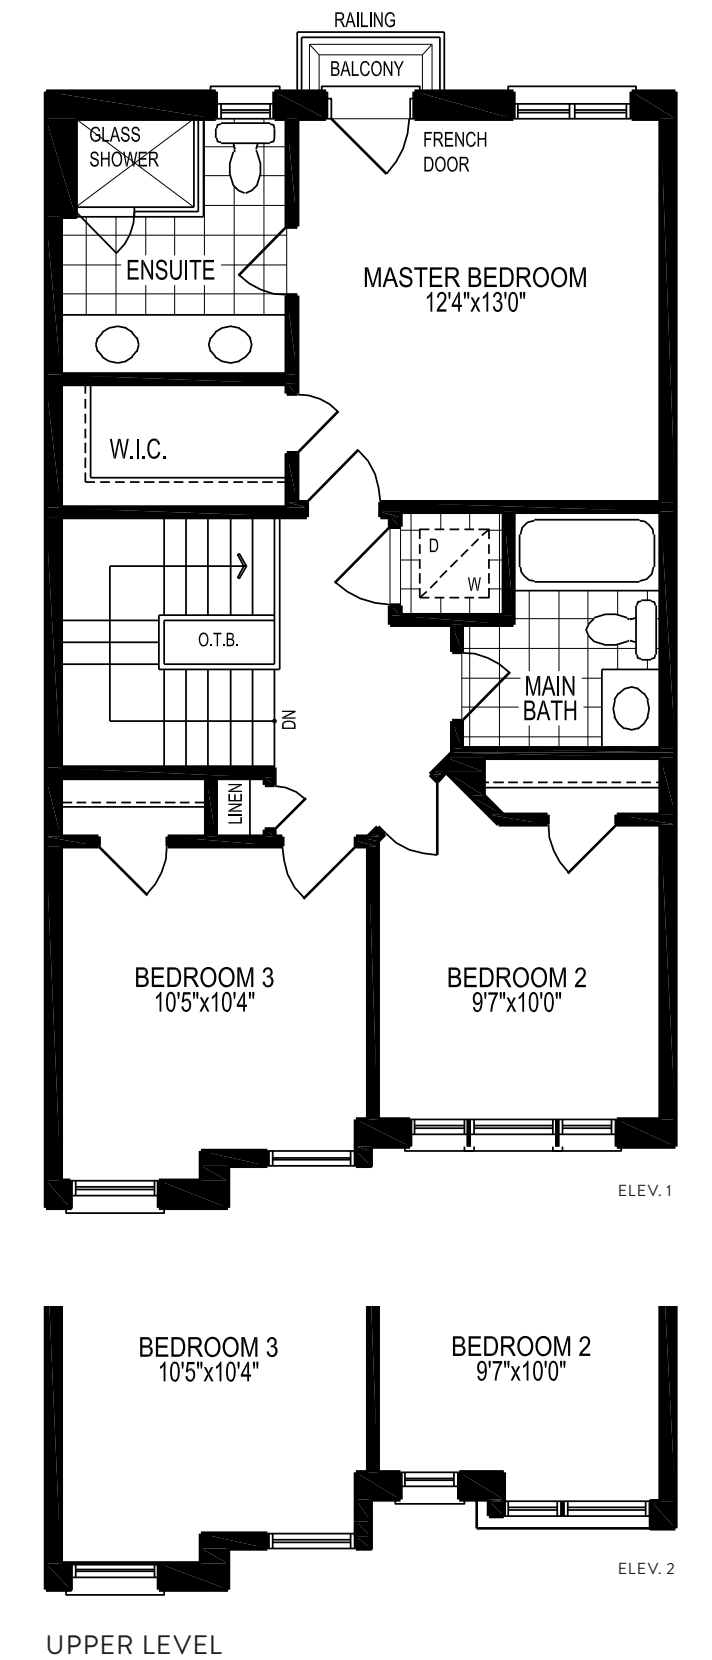

# THE CHAMPLAIN

Elev. 1 1,991 sq.ft. | Elev. 2 1,985 sq.ft.

Materials, specifications and floor plans are subject to change without notice. All renderings are artist conceptions. All floor plans are approximate dimensions. Actual usable floor space may vary from stated floor area. E. & O. E. Square footage includes 0 sq.ft. of open space.