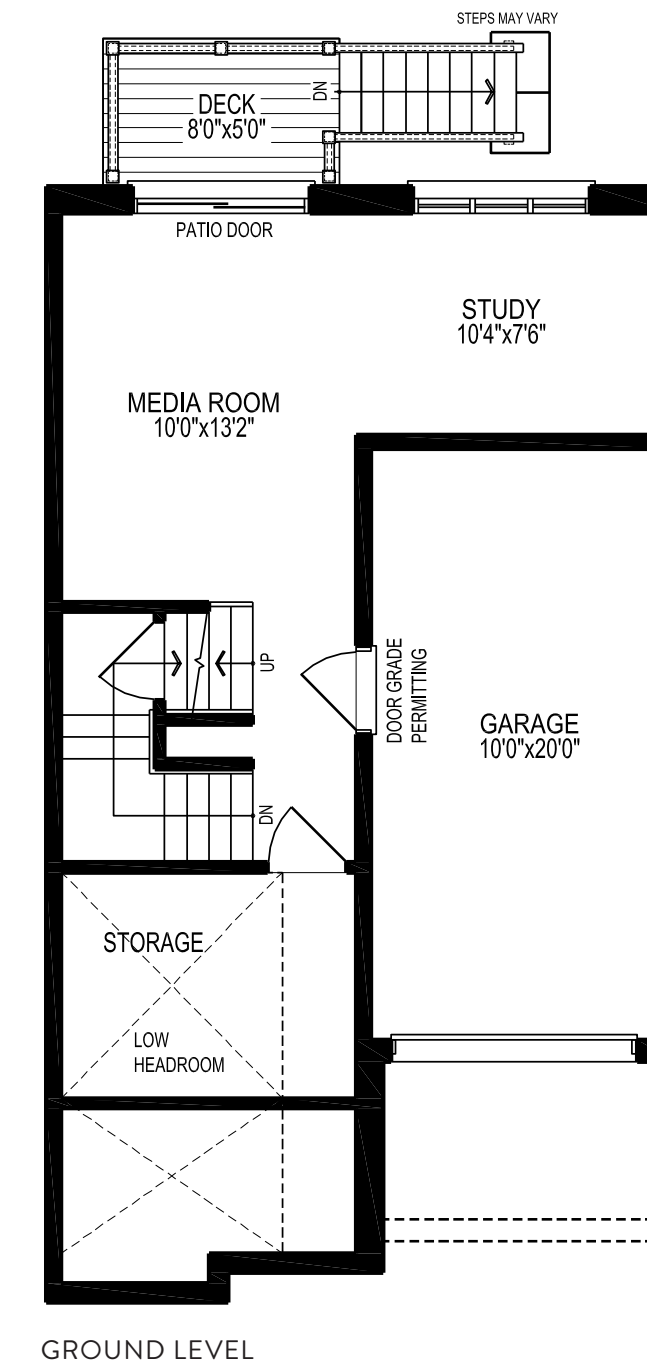

# THE CHAMPLAIN

Elev. 1 1,991 sq.ft. | Elev. 2 1,985 sq.ft.

Materials, specifications and floor plans are subject to change without notice. All renderings are artist conceptions. All floor plans are approximate dimensions. Actual usable floor space may vary from stated floor area. E. & O. E. Square footage includes 0 sq.ft. of open space.