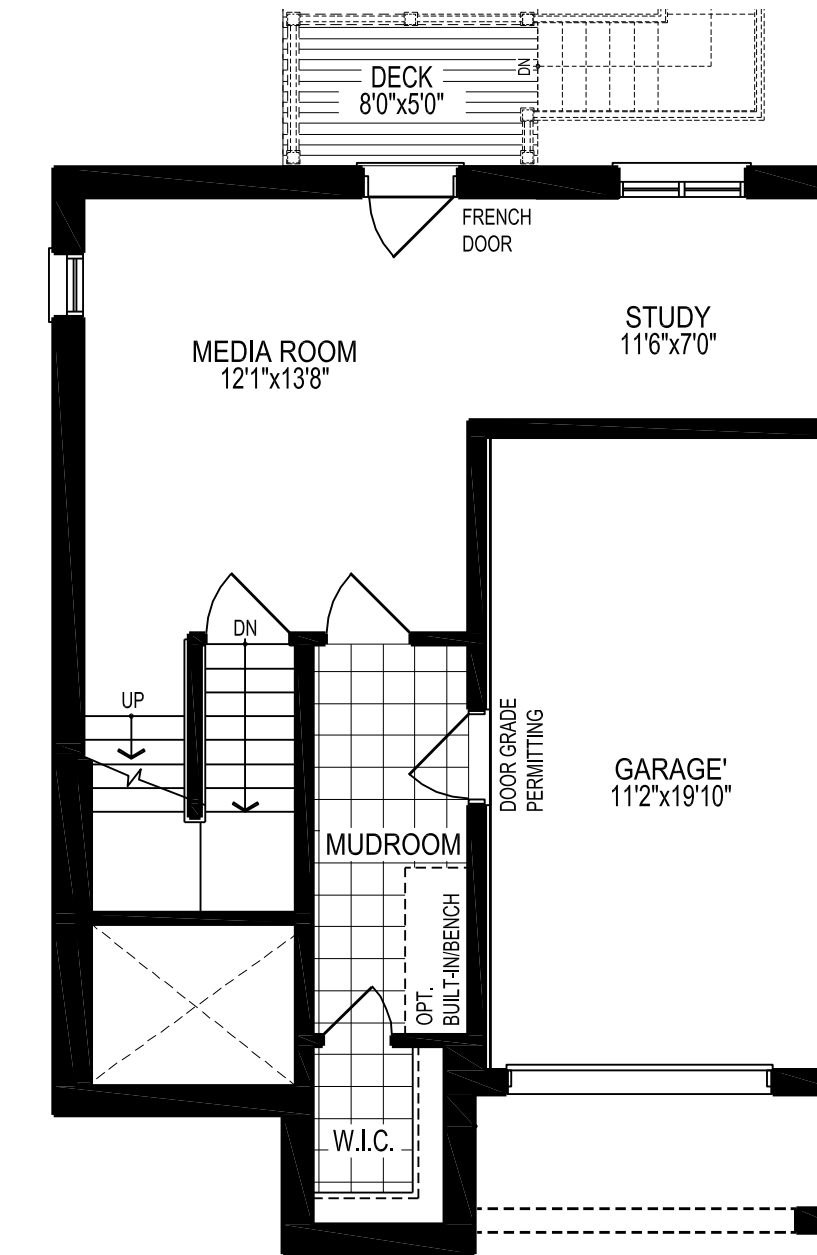

THE LAURENTIAN

2,098 sq.ft.

Materials, specifications and floor plans are subject to change without notice. All renderings are artist conceptions. All floor plans are approximate dimensions. Actual usable floor space may vary from stated floor area. E. & O. E. Square footage includes 0 sq.ft. of open space.