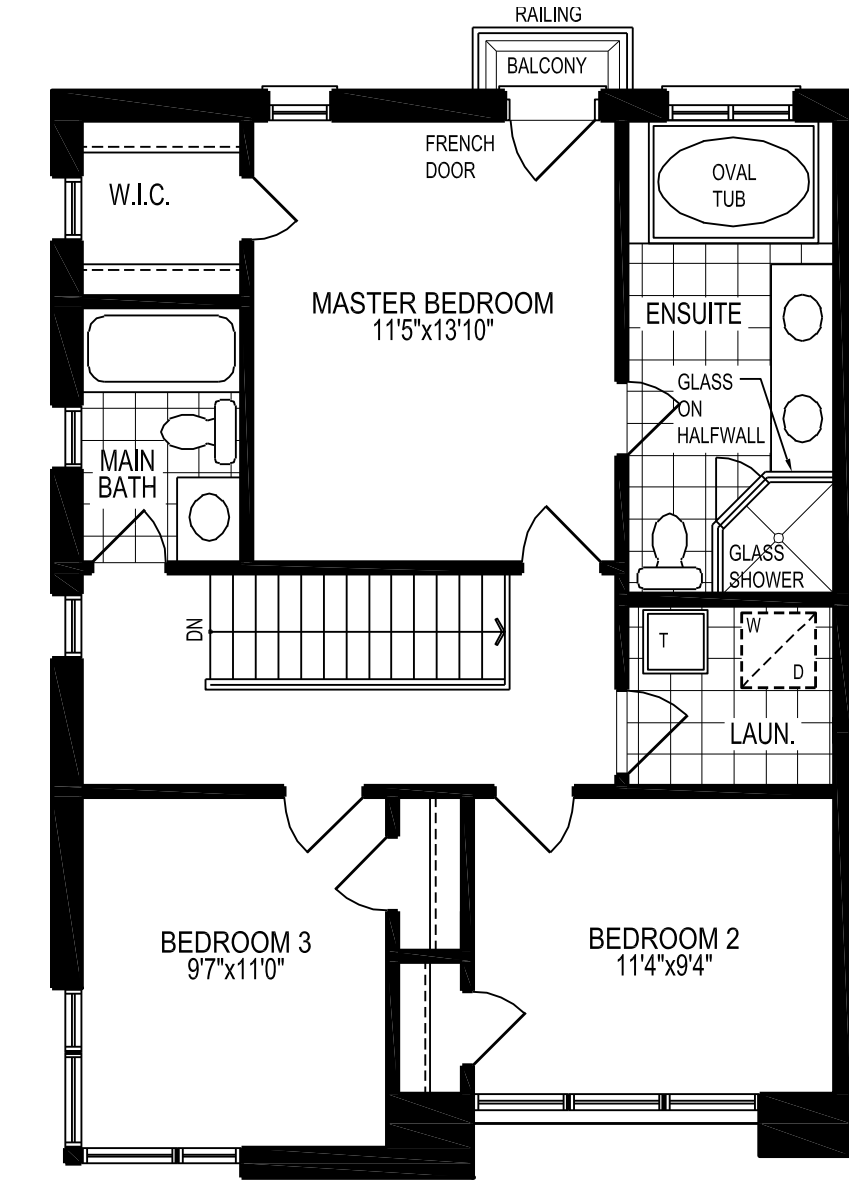

THE LAURENTIAN

2,098 sq.ft.

Materials, specifications and floor plans are subject to change without notice. All renderings are artist conceptions. All floor plans are approximate dimensions. Actual usable floor space may vary from stated floor area. E. & O. E. Square footage includes 0 sq.ft. of open space.