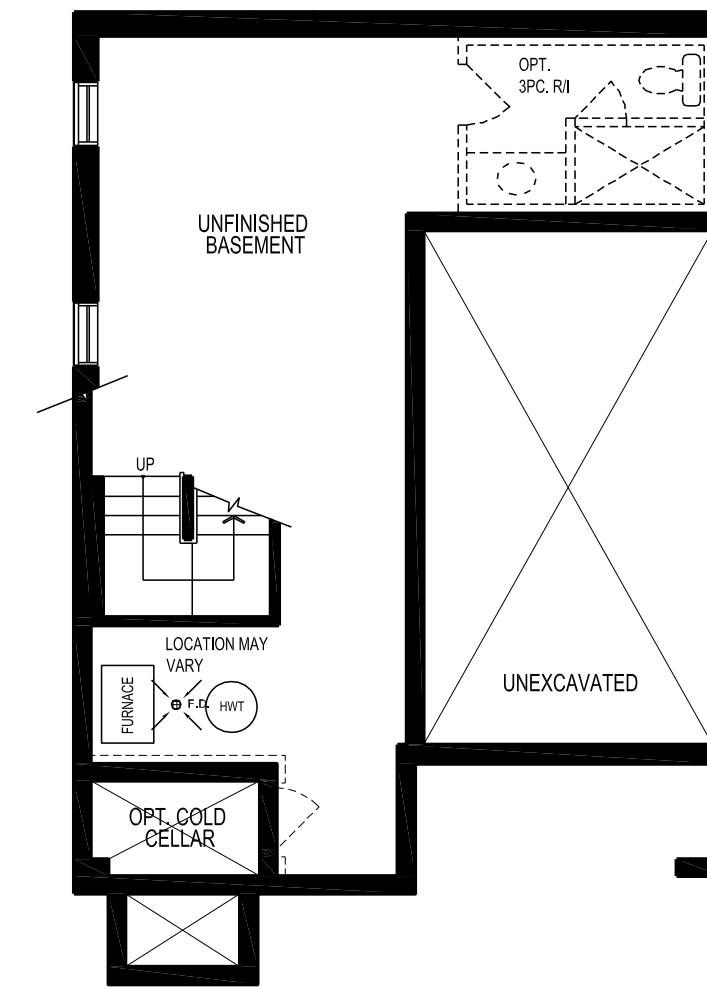

THE LAURENTIAN

2,098 sq.ft.

Materials, specifications and floor plans are subject to change without notice. All renderings are artist conceptions. All floor plans are approximate dimensions. Actual usable floor space may vary from stated floor area. E. & O. E. Square footage includes 0 sq.ft. of open space.