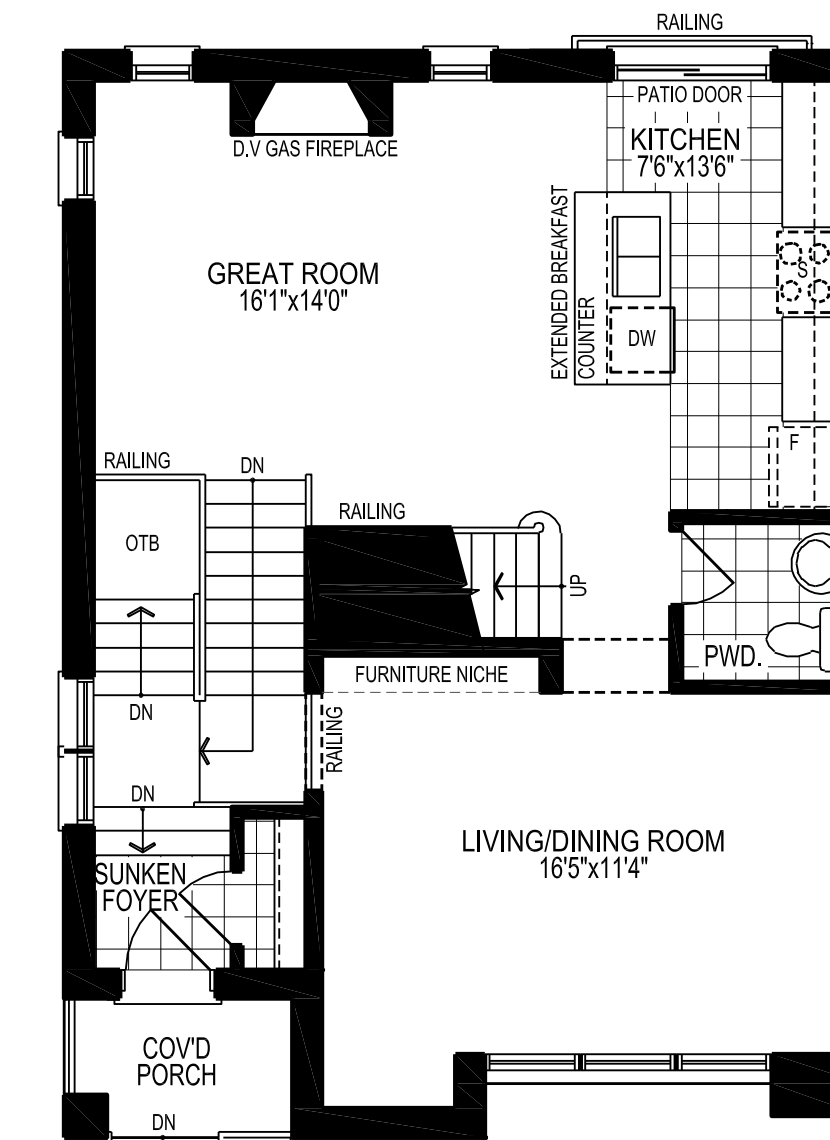

THE LAURENTIAN

2,098 sq.ft.

Materials, specifications and floor plans are subject to change without notice. All renderings are artist conceptions. All floor plans are approximate dimensions. Actual usable floor space may vary from stated floor area. E. & O. E. Square footage includes 0 sq.ft. of open space.