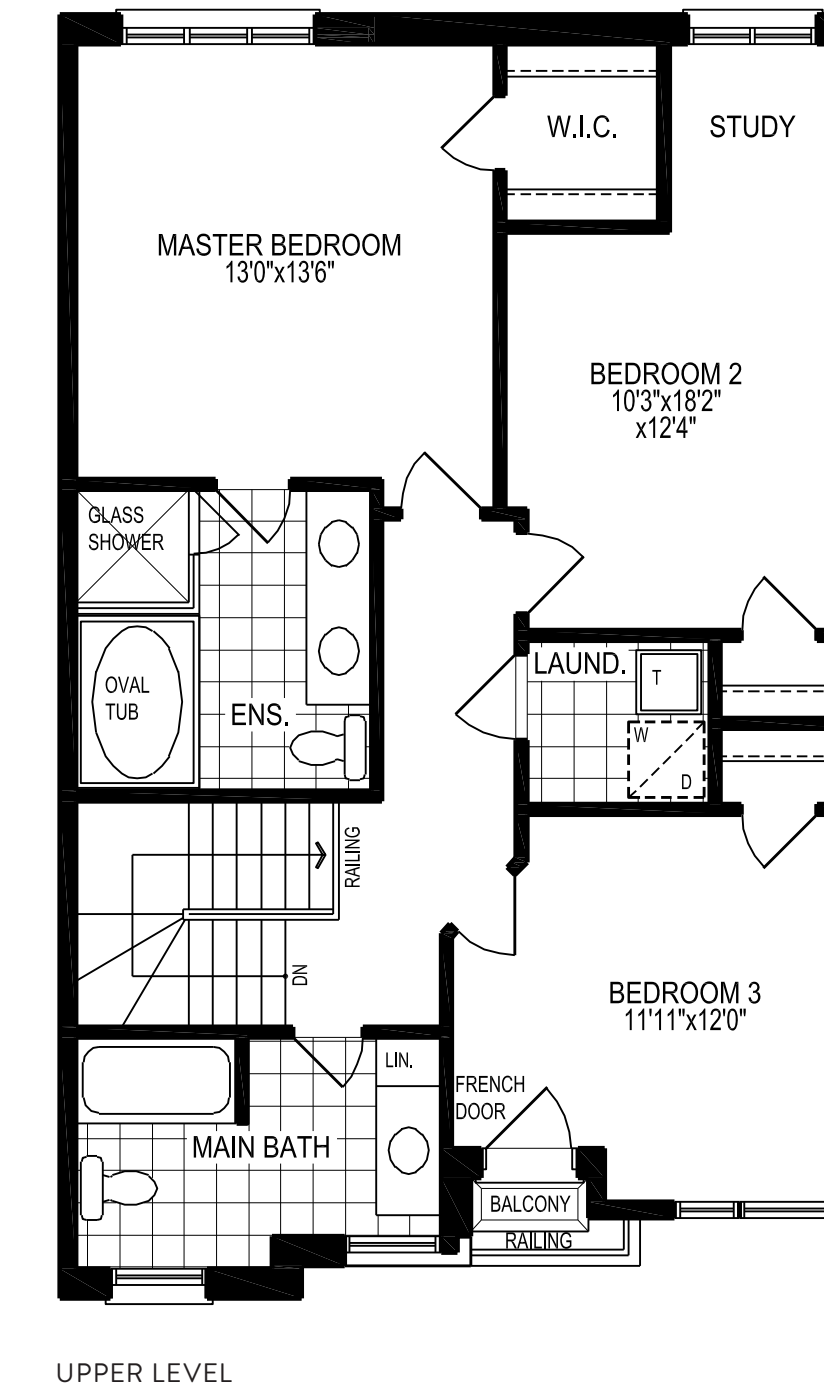

THE RENOIR

2,447 sq.ft.

Materials, specifications and floor plans are subject to change without notice. All renderings are artist conceptions. All floor plans are approximate dimensions. Actual usable floor space may vary from stated floor area. E. & O. E. Square footage includes 0 sq.ft. of open space.