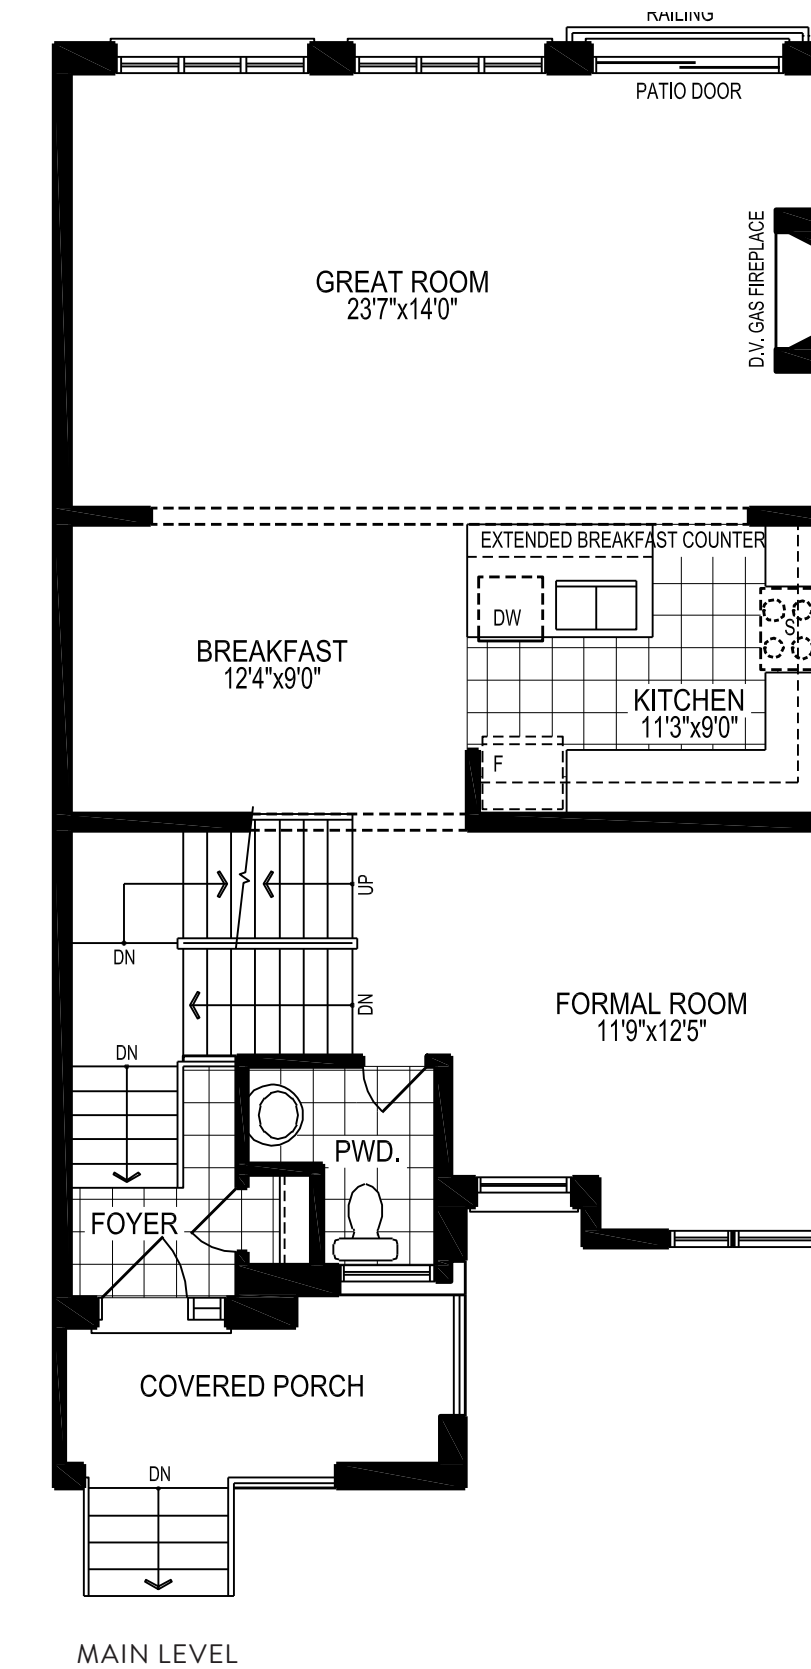

THE RENOIR

2,447 sq.ft.

Materials, specifications and floor plans are subject to change without notice. All renderings are artist conceptions. All floor plans are approximate dimensions. Actual usable floor space may vary from stated floor area. E. & O. E. Square footage includes 0 sq.ft. of open space.