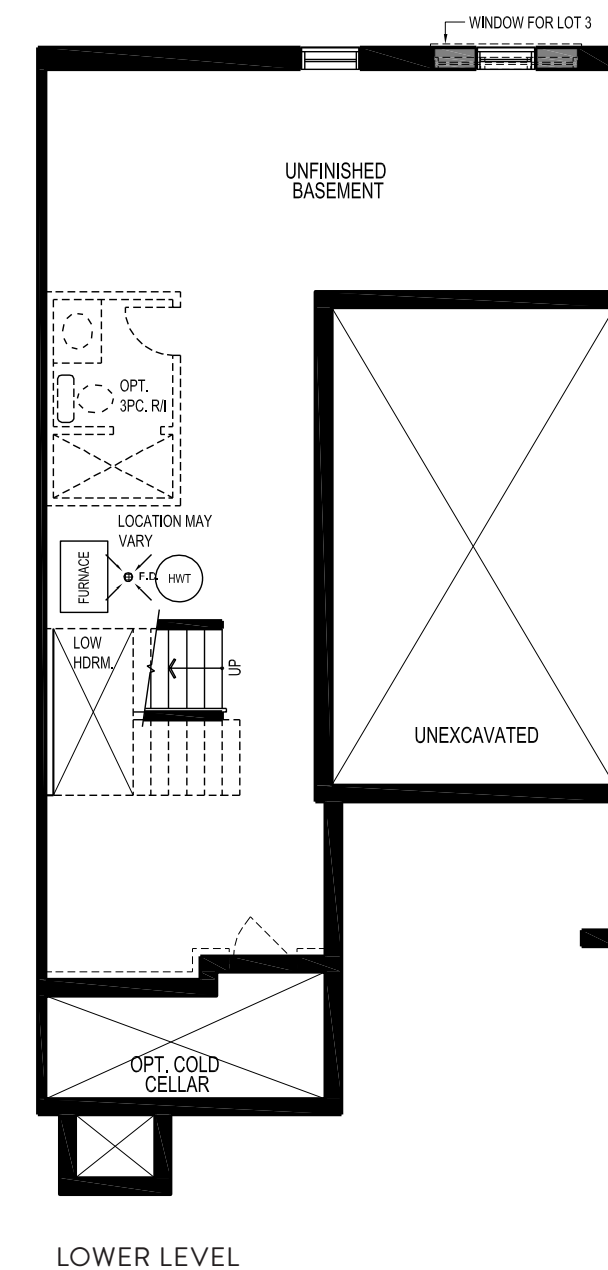

THE RENOIR

2,447 sq.ft.

Materials, specifications and floor plans are subject to change without notice. All renderings are artist conceptions. All floor plans are approximate dimensions. Actual usable floor space may vary from stated floor area. E. & O. E. Square footage includes 0 sq.ft. of open space.