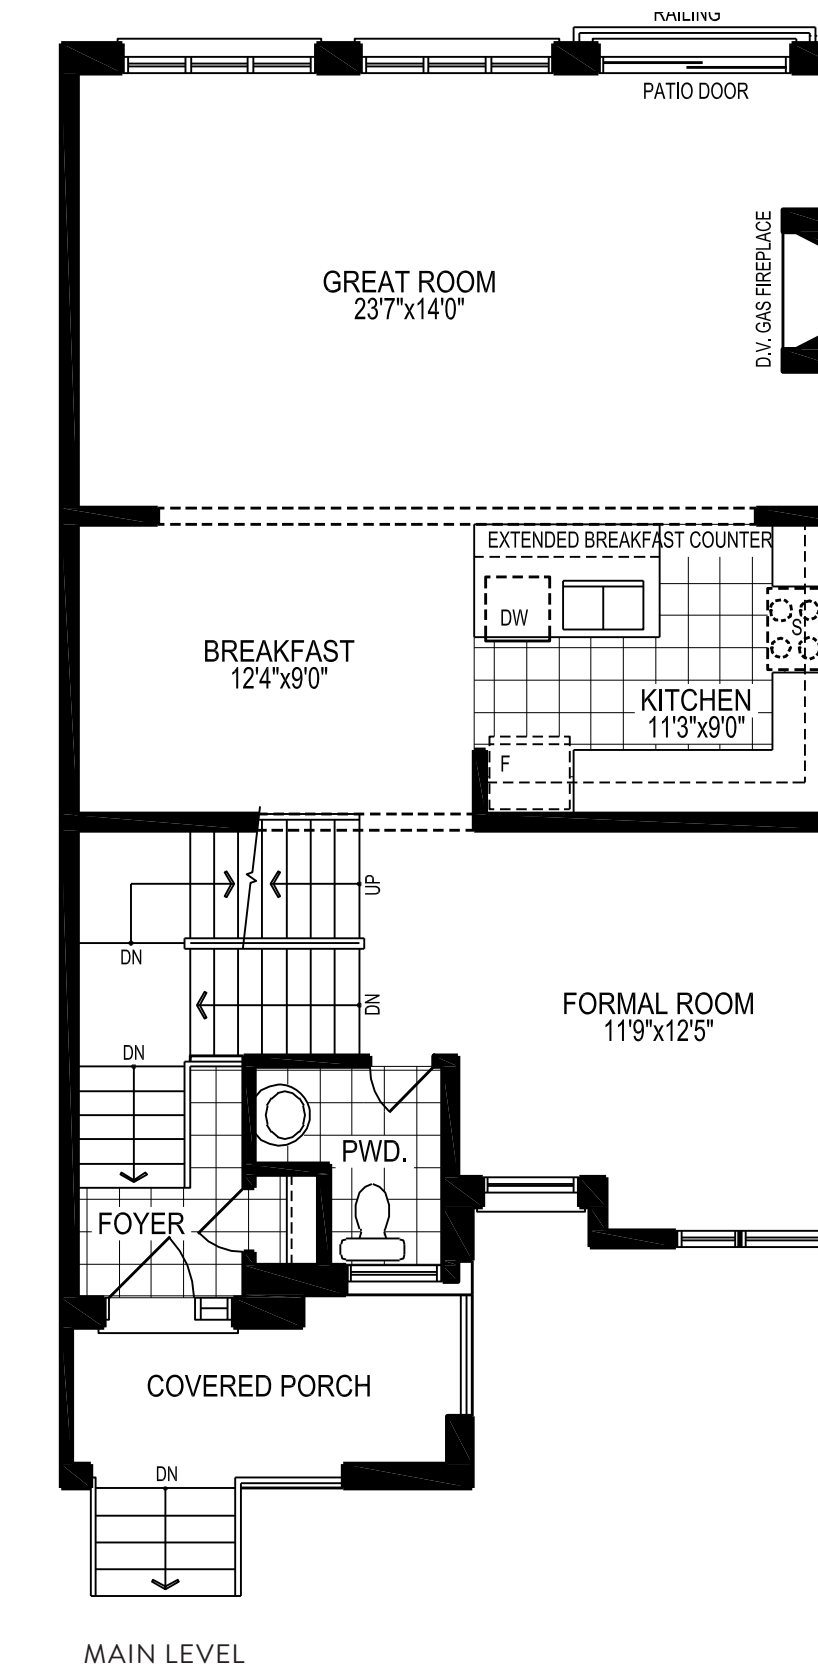

THE RENOIR

2,447 sq.ft.

Materials, specifications and floor plans are subject to change without notice. All renderings are artist conceptions. All floor plans are approximate dimensions. Actual usable floor space may vary from stated floor area. E. & O. E. Square footage includes 0 sq.ft. of open space.