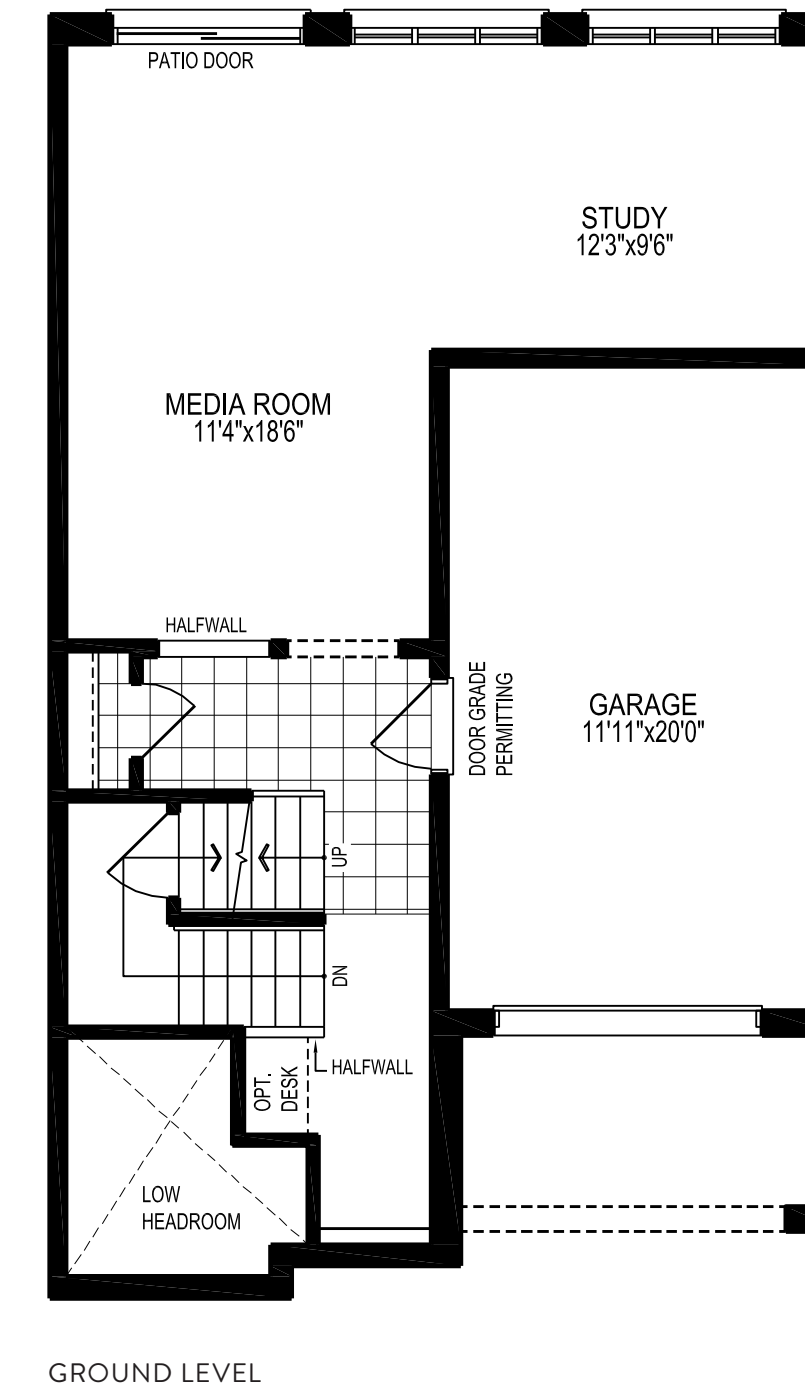

THE RENOIR

2,447 sq.ft.

Materials, specifications and floor plans are subject to change without notice. All renderings are artist conceptions. All floor plans are approximate dimensions. Actual usable floor space may vary from stated floor area. E. & O. E. Square footage includes 0 sq.ft. of open space.