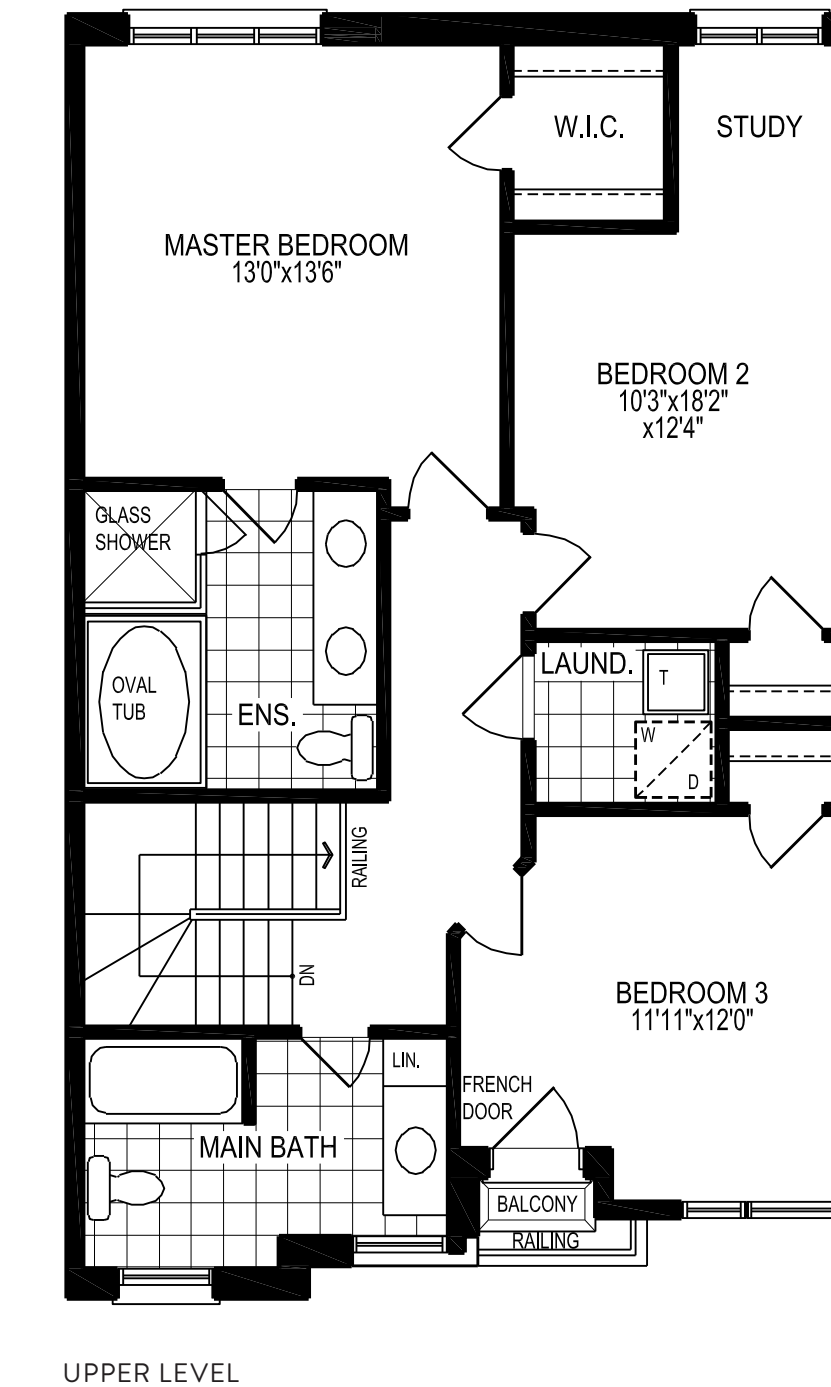

THE RENOIR

2,447 sq.ft.

Materials, specifications and floor plans are subject to change without notice. All renderings are artist conceptions. All floor plans are approximate dimensions. Actual usable floor space may vary from stated floor area. E. & O. E. Square footage includes 0 sq.ft. of open space.